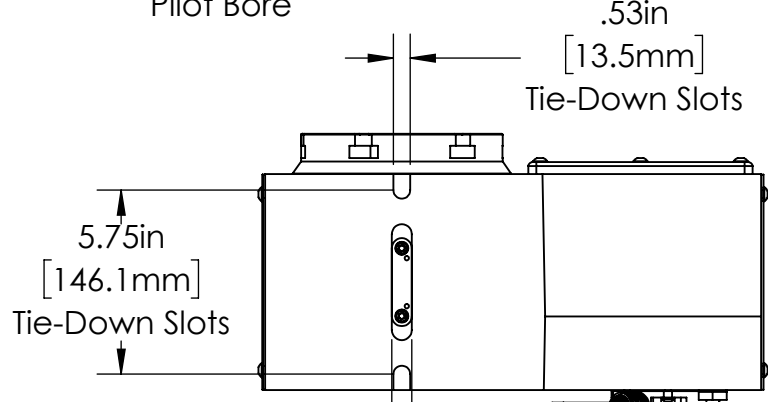

.23in  
[5.7mm]  
Locating Key

2.75in  
[69.8mm]  
Locating Key

$\varnothing 1.50in^{+.0005}_{-.0000}$   
[38.1mm<sup>+0.013</sup><sub>0.000</sub>]

2.00in  
[50.8mm]  
Pilot Bore

$\varnothing 1.00in^{+.000}_{-.005}$   
[25.4mm<sup>0.000</sup><sub>-0.127</sub>]

Thru Bore

.59in  
[14.9mm]

.83in  
[21.0mm]

.63in  
[16.0mm]  
Locating Key