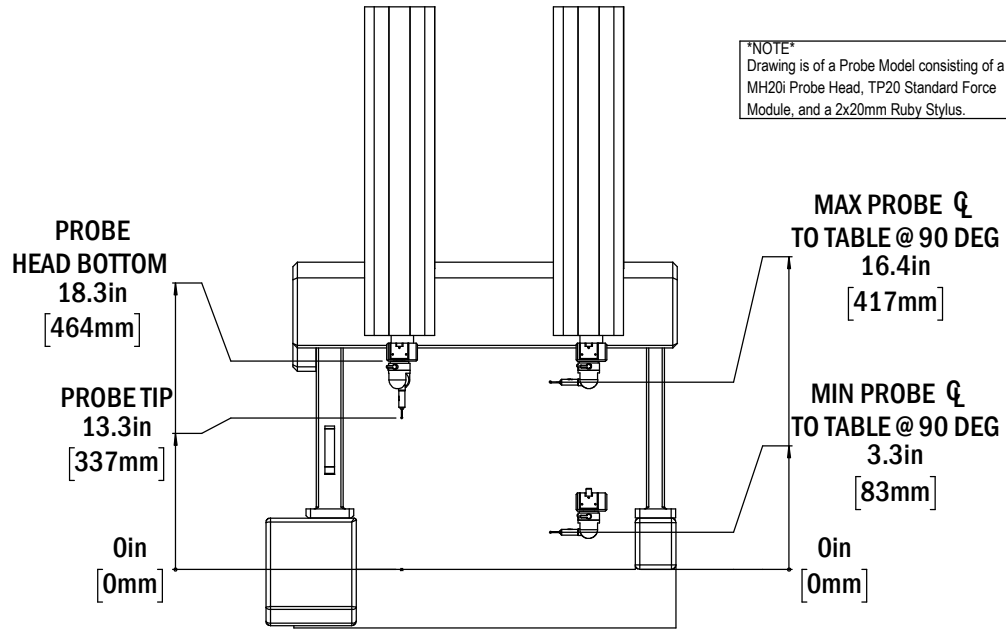

INSTALLED DIMENSIONS

LEVELING PAD HEIGHT

SHIPPING DIMENSIONS

NOTE
Dimensions: LxWxH
CRATE: 107.5" x 44.9" x 69.3" \ 2730 x 1140 x 1760 mm

Z-AXIS TRAVEL AND CLEARANCE

HMM430 Setup with Work Envelope