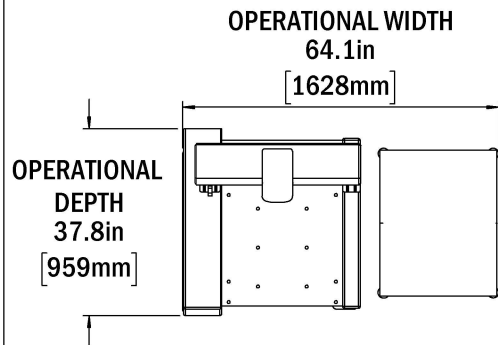

INSTALLED DIMENSIONS

LEVELING PAD HEIGHT

SHIPPING DIMENSIONS

NOTE
Dimensions: LxWxH
CRATE: 107.5" x 44.9" x 69.3" \ 2730 x 1140 x 1760 mm

Z-AXIS TRAVEL AND CLEARANCE

HMM430 Setup with Work Envelope