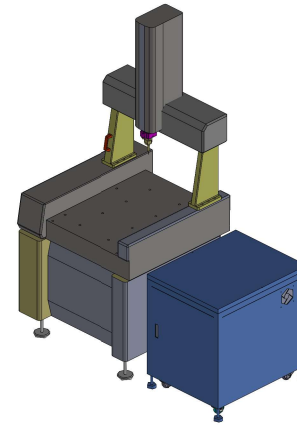

INSTALLED DIMENSIONS

LEVELING PAD HEIGHT

SHIPPING DIMENSIONS

NOTE
Dimensions: LxWxH
CRATE: 107.5" x 44.9" x 69.3" \ 2730 x 1140 x 1760 mm

Z-AXIS TRAVEL AND CLEARANCE

HMM430 Setup with Work Envelope