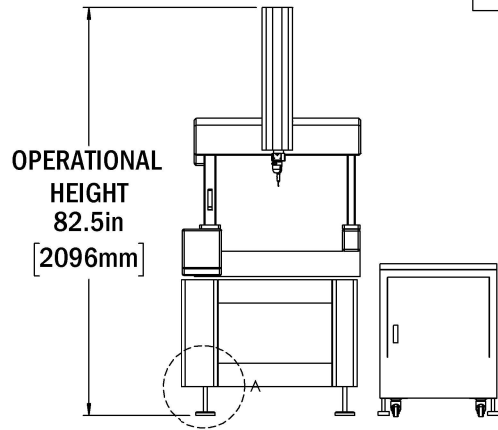

INSTALLED DIMENSIONS

LEVELING PAD HEIGHT

SHIPPING DIMENSIONS

NOTE
Dimensions: LxWxH
CRATE: 107.5" x 44.9" x 69.3" \ 2730 x 1140 x 1760 mm

Z-AXIS TRAVEL AND CLEARANCE

HMM430 Setup with Work Envelope