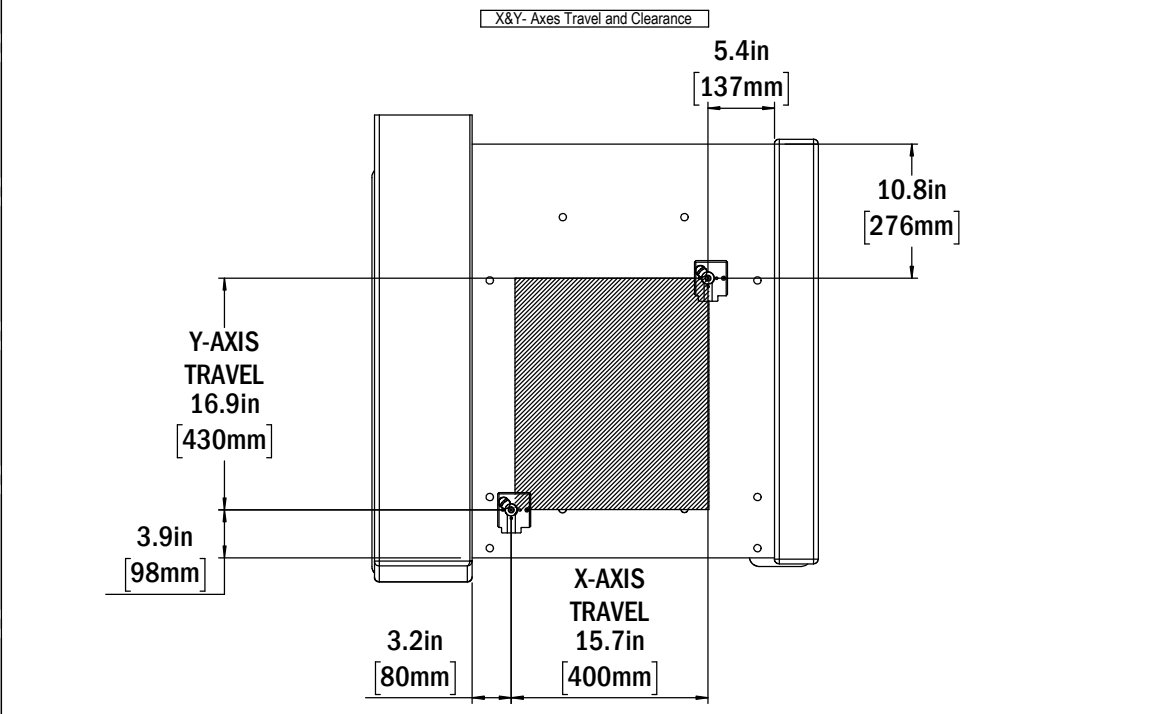

INSTALLED DIMENSIONS

LEVELING PAD HEIGHT

SHIPPING DIMENSIONS

NOTE
Dimensions: LxWxH
CRATE: 107.5" x 44.9" x 69.3" \ 2730 x 1140 x 1760 mm

Z-AXIS TRAVEL AND CLEARANCE

HMM430 Setup with Work Envelope