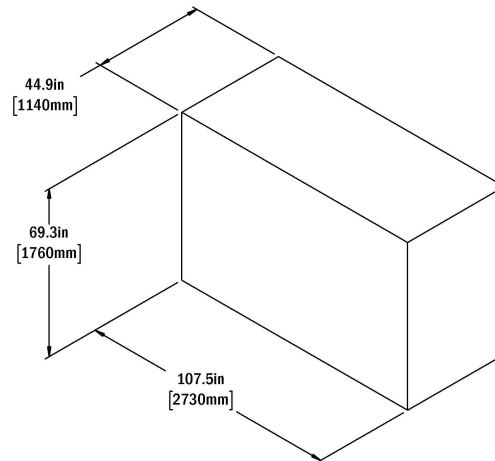

INSTALLED DIMENSIONS

LEVELING PAD HEIGHT

SHIPPING DIMENSIONS

NOTE
Dimensions: LxWxH
CRATE: 107.5" x 44.9" x 69.3" \ 2730 x 1140 x 1760 mm

Z-AXIS TRAVEL AND CLEARANCE

HMM430 Setup with Work Envelope