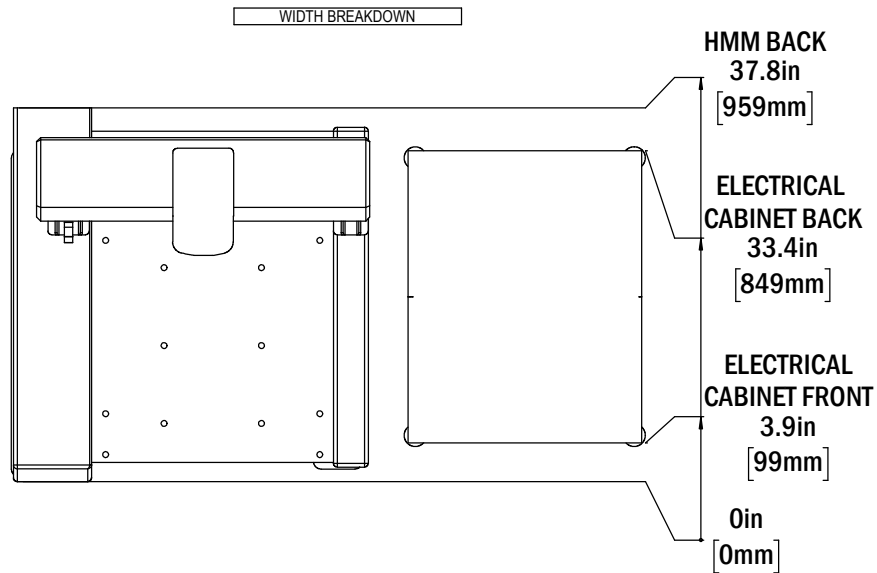

INSTALLED DIMENSIONS

LEVELING PAD HEIGHT

SHIPPING DIMENSIONS

NOTE
Dimensions: LxWxH
CRATE: 107.5" x 44.9" x 69.3" \ 2730 x 1140 x 1760 mm

Z-AXIS TRAVEL AND CLEARANCE

HMM430 Setup with Work Envelope