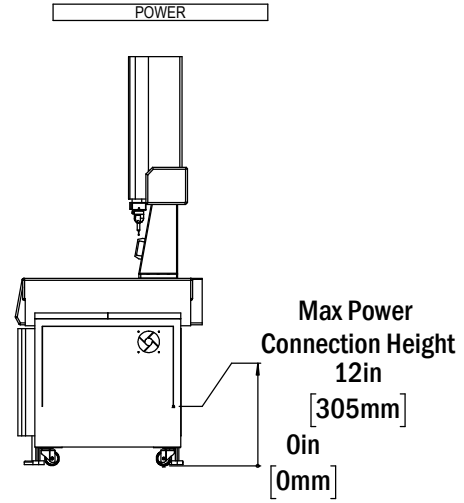

INSTALLED DIMENSIONS

LEVELING PAD HEIGHT

SHIPPING DIMENSIONS

NOTE
Dimensions: LxWxH
CRATE: 107.5" x 44.9" x 69.3" \ 2730 x 1140 x 1760 mm

Z-AXIS TRAVEL AND CLEARANCE

HMM430 Setup with Work Envelope