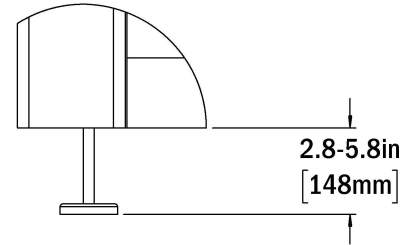

INSTALLED DIMENSIONS

LEVELING PAD HEIGHT

SHIPPING DIMENSIONS

NOTE
Dimensions: LxWxH
CRATE: 107.5" x 44.9" x 69.3" \ 2730 x 1140 x 1760 mm

Z-AXIS TRAVEL AND CLEARANCE

HMM430 Setup with Work Envelope