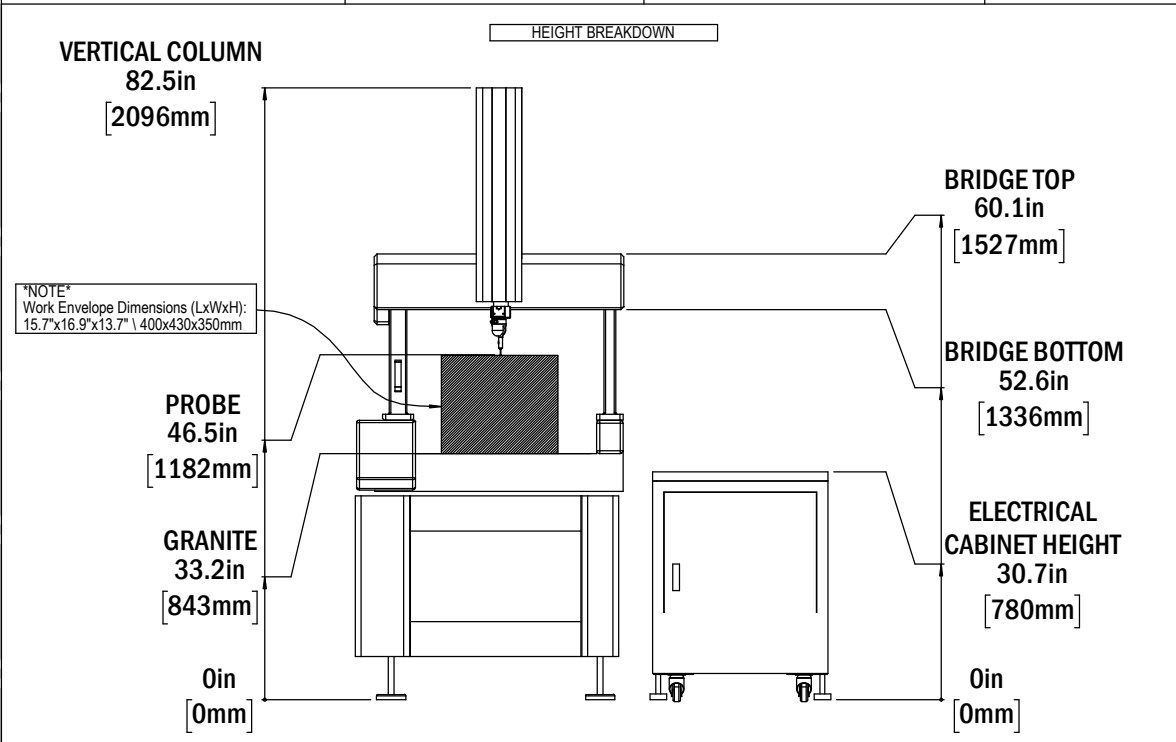

INSTALLED DIMENSIONS

LEVELING PAD HEIGHT

SHIPPING DIMENSIONS

NOTE
Dimensions: LxWxH
CRATE: 107.5" x 44.9" x 69.3" \ 2730 x 1140 x 1760 mm

Z-AXIS TRAVEL AND CLEARANCE

HMM430 Setup with Work Envelope