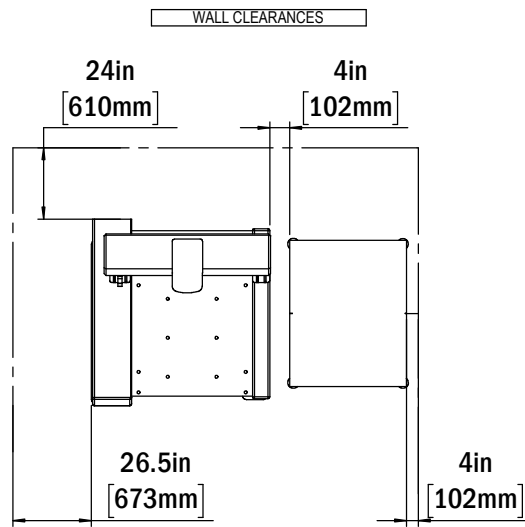

INSTALLED DIMENSIONS

LEVELING PAD HEIGHT

SHIPPING DIMENSIONS

NOTE
Dimensions: LxWxH
CRATE: 107.5" x 44.9" x 69.3" \ 2730 x 1140 x 1760 mm

Z-AXIS TRAVEL AND CLEARANCE

HMM430 Setup with Work Envelope