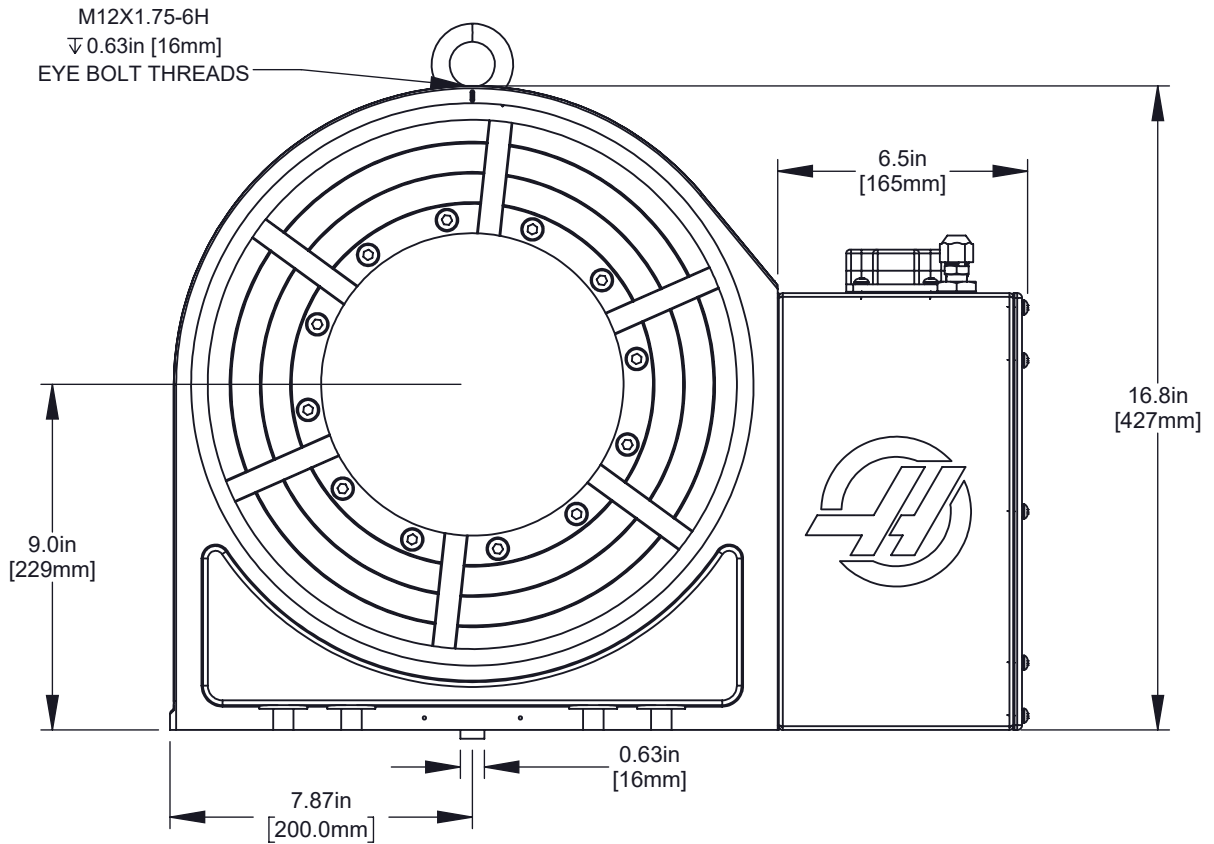

FRONT VIEW

BOTTOM VIEW

REAR VIEW

LEFT SIDE VIEW

RIGHT SIDE VIEW

TOP VIEW

SIDE VIEW

BOTTOM VIEW

Standard Platter

T-NUT SLOT DETAILS

**Refer to Page 1 for bottom base dimensions**

**Refer to Page 1 for bottom base dimensions**