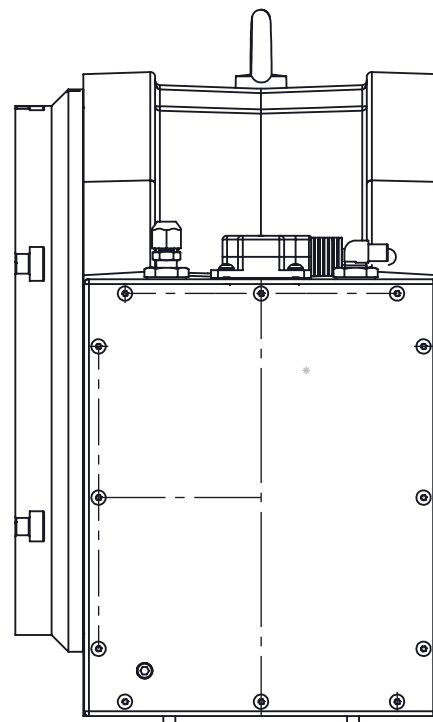

FRONT VIEW

BOTTOM VIEW

REAR VIEW

LEFT SIDE VIEW

RIGHT SIDE VIEW

TOP VIEW

SIDE VIEW

BOTTOM VIEW

Standard Platter

T-NUT SLOT DETAILS

**Refer to Page 1 for bottom base dimensions**

**Refer to Page 1 for bottom base dimensions**