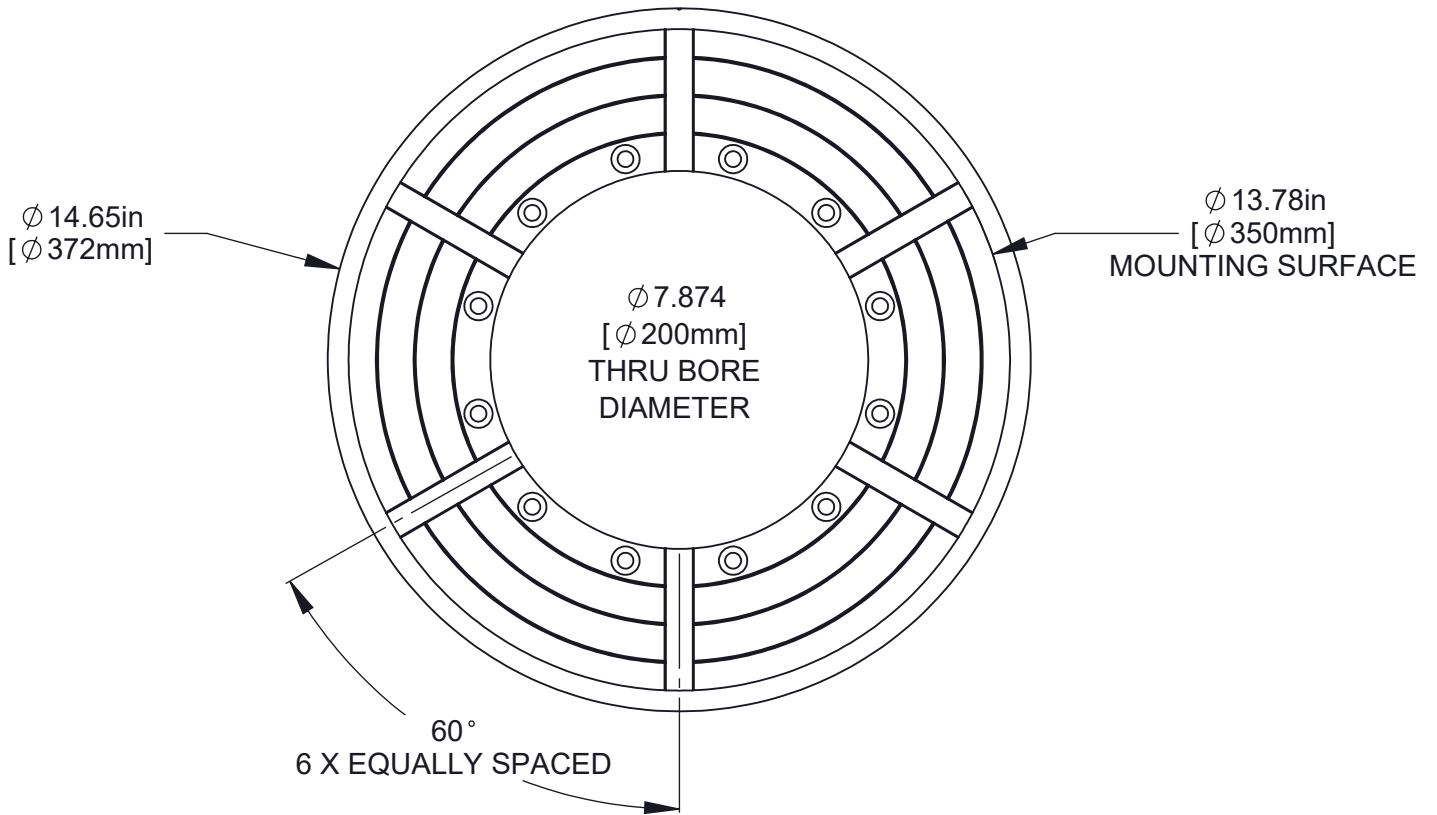

FRONT VIEW

BOTTOM VIEW

REAR VIEW

LEFT SIDE VIEW

RIGHT SIDE VIEW

TOP VIEW

SIDE VIEW

BOTTOM VIEW

Standard Platter

T-NUT SLOT DETAILS

**Refer to Page 1 for bottom base dimensions**

**Refer to Page 1 for bottom base dimensions**