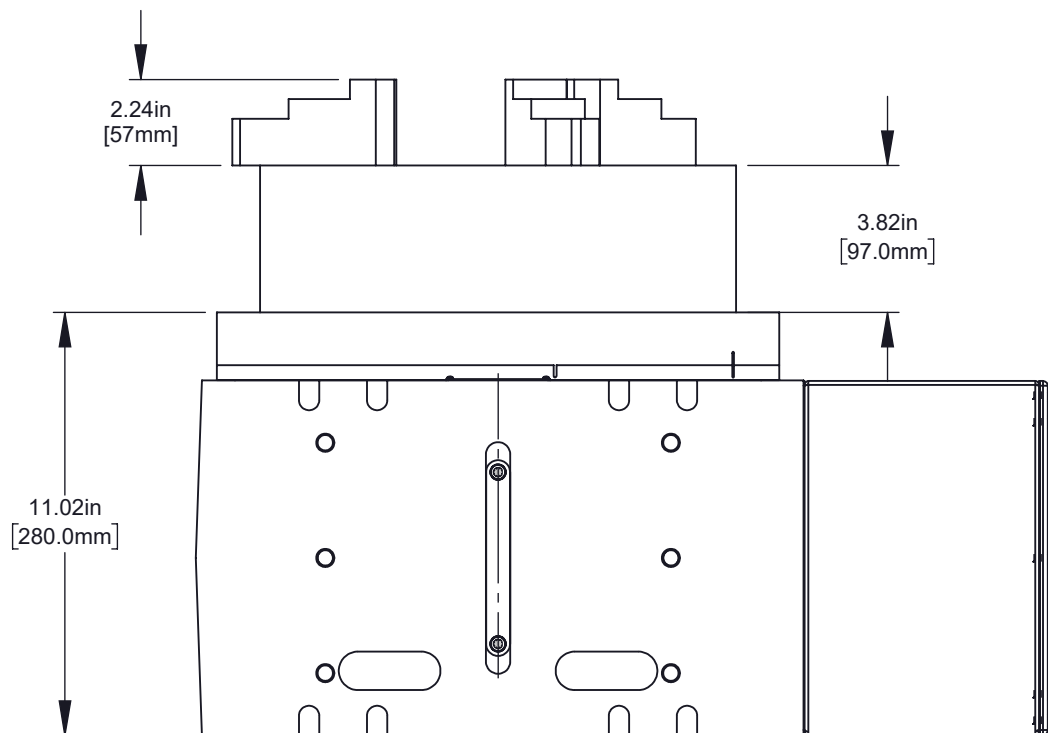

FRONT VIEW

BOTTOM VIEW

REAR VIEW

LEFT SIDE VIEW

RIGHT SIDE VIEW

TOP VIEW

SIDE VIEW

BOTTOM VIEW

Standard Platter

T-NUT SLOT DETAILS

**Refer to Page 1 for bottom base dimensions**

**Refer to Page 1 for bottom base dimensions**