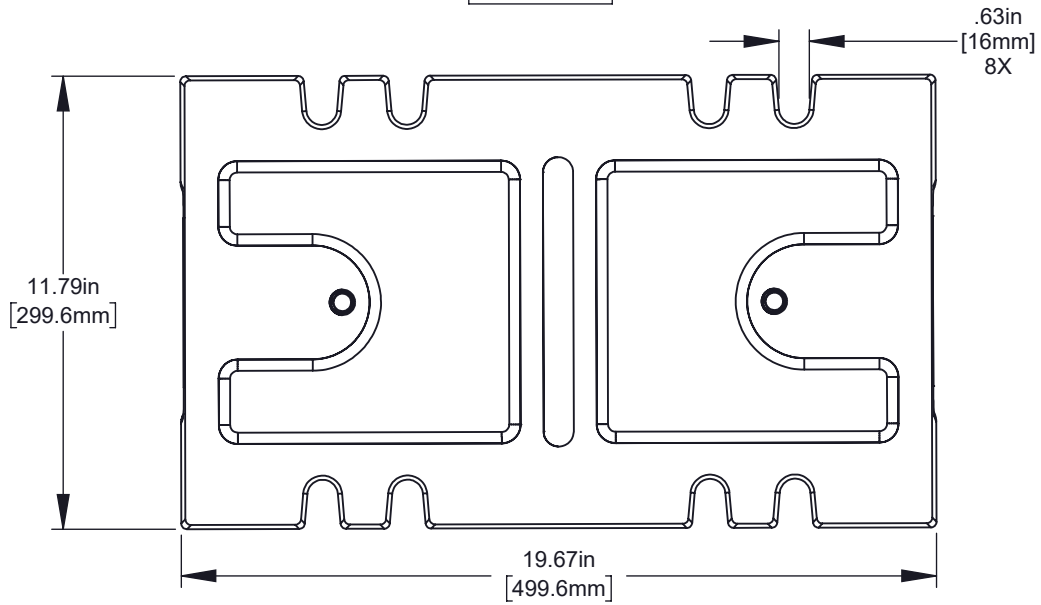

FRONT VIEW

BOTTOM VIEW

REAR VIEW

LEFT SIDE VIEW

RIGHT SIDE VIEW

TOP VIEW

SIDE VIEW

BOTTOM VIEW

Standard Platter

T-NUT SLOT DETAILS

**Refer to Page 1 for bottom base dimensions**

**Refer to Page 1 for bottom base dimensions**