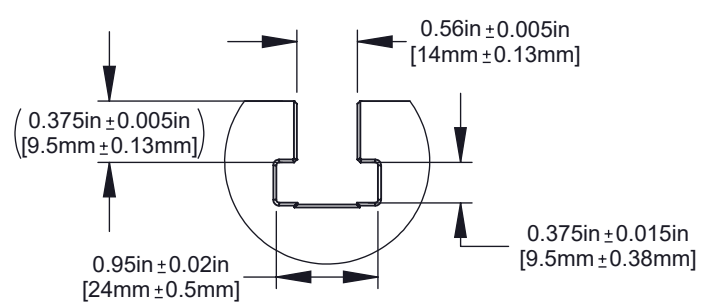

FRONT VIEW

BOTTOM VIEW

REAR VIEW

LEFT SIDE VIEW

RIGHT SIDE VIEW

TOP VIEW

SIDE VIEW

BOTTOM VIEW

Standard Platter

T-NUT SLOT DETAILS

**Refer to Page 1 for bottom base dimensions**

**Refer to Page 1 for bottom base dimensions**