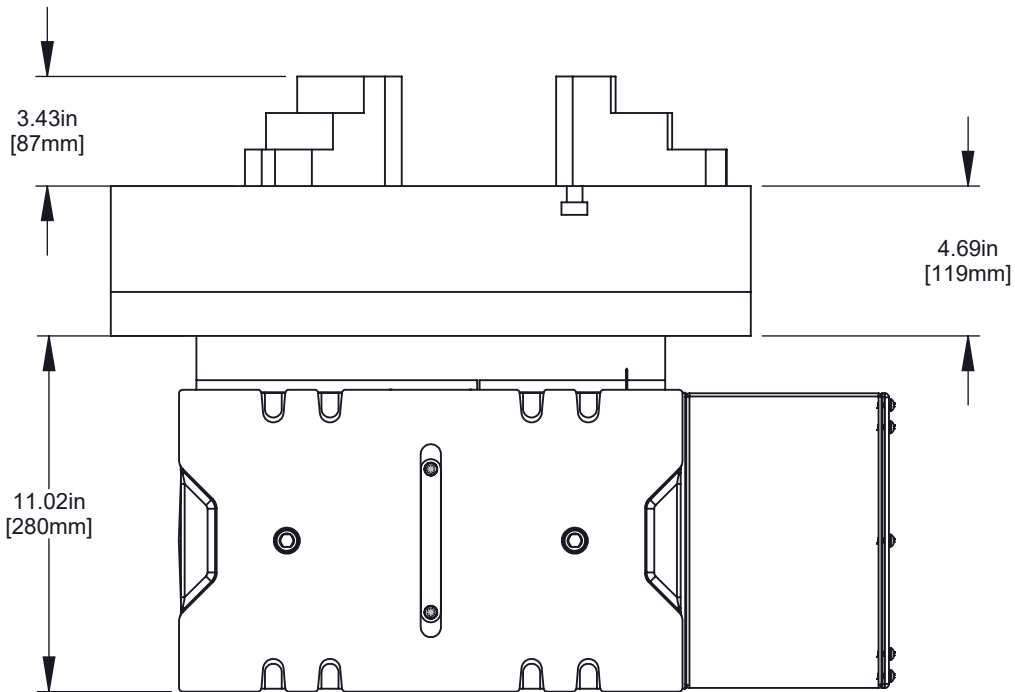

Standard Platter

T-NUT SLOT DETAILS

**Refer to Page 1 for bottom base dimensions**

**Refer to Page 1 for bottom base dimensions**