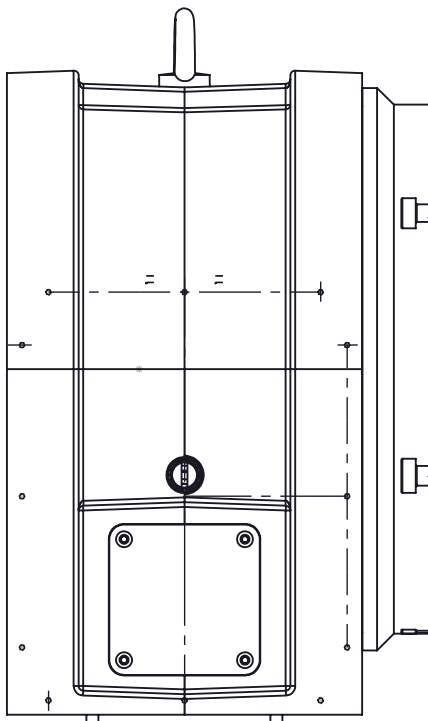

FRONT VIEW

BOTTOM VIEW

REAR VIEW

LEFT SIDE VIEW

RIGHT SIDE VIEW

TOP VIEW

SIDE VIEW

BOTTOM VIEW

Standard Platter

T-NUT SLOT DETAILS

**Refer to Page 1 for bottom base dimensions**

**Refer to Page 1 for bottom base dimensions**