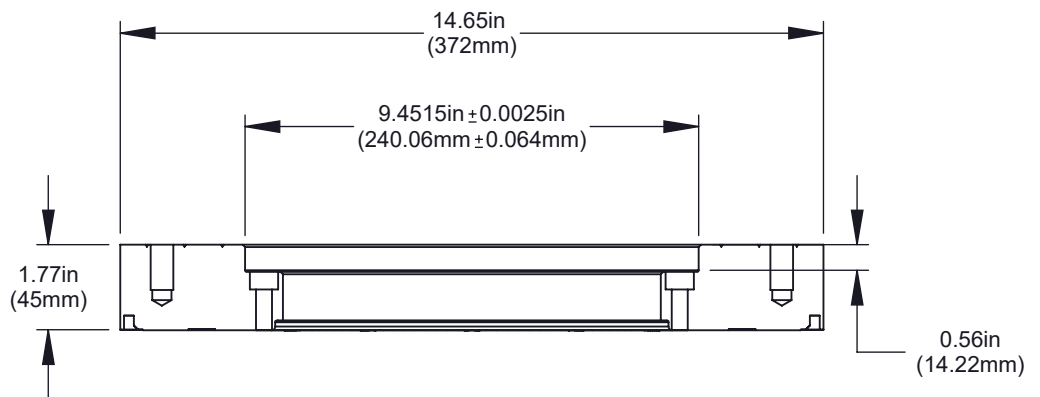

FRONT VIEW

BOTTOM VIEW

REAR VIEW

LEFT SIDE VIEW

RIGHT SIDE VIEW

TOP VIEW

SIDE VIEW

BOTTOM VIEW

Standard Platter

T-NUT SLOT DETAILS

**Refer to Page 1 for bottom base dimensions**

**Refer to Page 1 for bottom base dimensions**