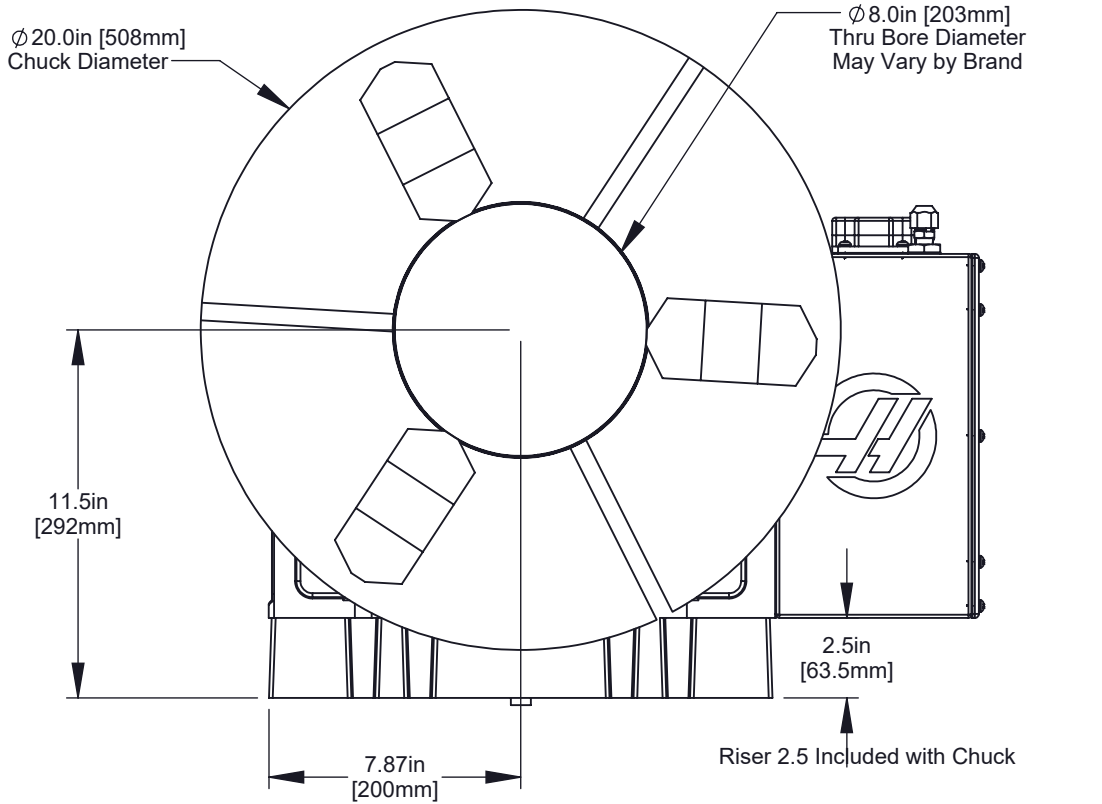

Standard Platter

T-NUT SLOT DETAILS

**Refer to Page 1 for bottom base dimensions**

**Refer to Page 1 for bottom base dimensions**