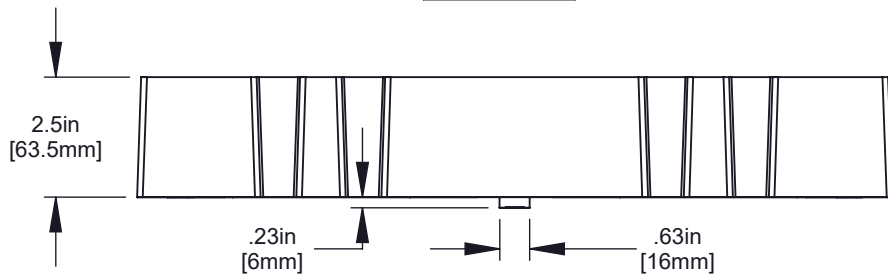

FRONT VIEW

BOTTOM VIEW

REAR VIEW

LEFT SIDE VIEW

RIGHT SIDE VIEW

TOP VIEW

SIDE VIEW

BOTTOM VIEW

Standard Platter

T-NUT SLOT DETAILS

**Refer to Page 1 for bottom base dimensions**

**Refer to Page 1 for bottom base dimensions**