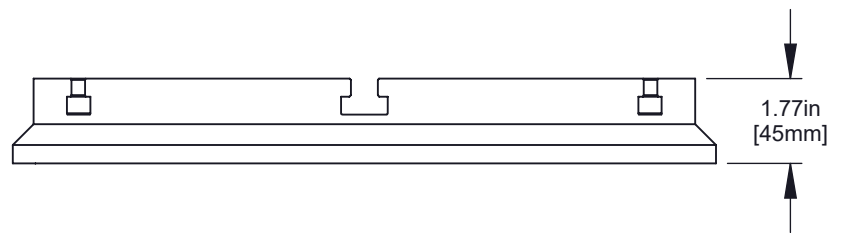

FRONT VIEW

BOTTOM VIEW

REAR VIEW

LEFT SIDE VIEW

RIGHT SIDE VIEW

TOP VIEW

SIDE VIEW

BOTTOM VIEW

Standard Platter

T-NUT SLOT DETAILS

**Refer to Page 1 for bottom base dimensions**

**Refer to Page 1 for bottom base dimensions**