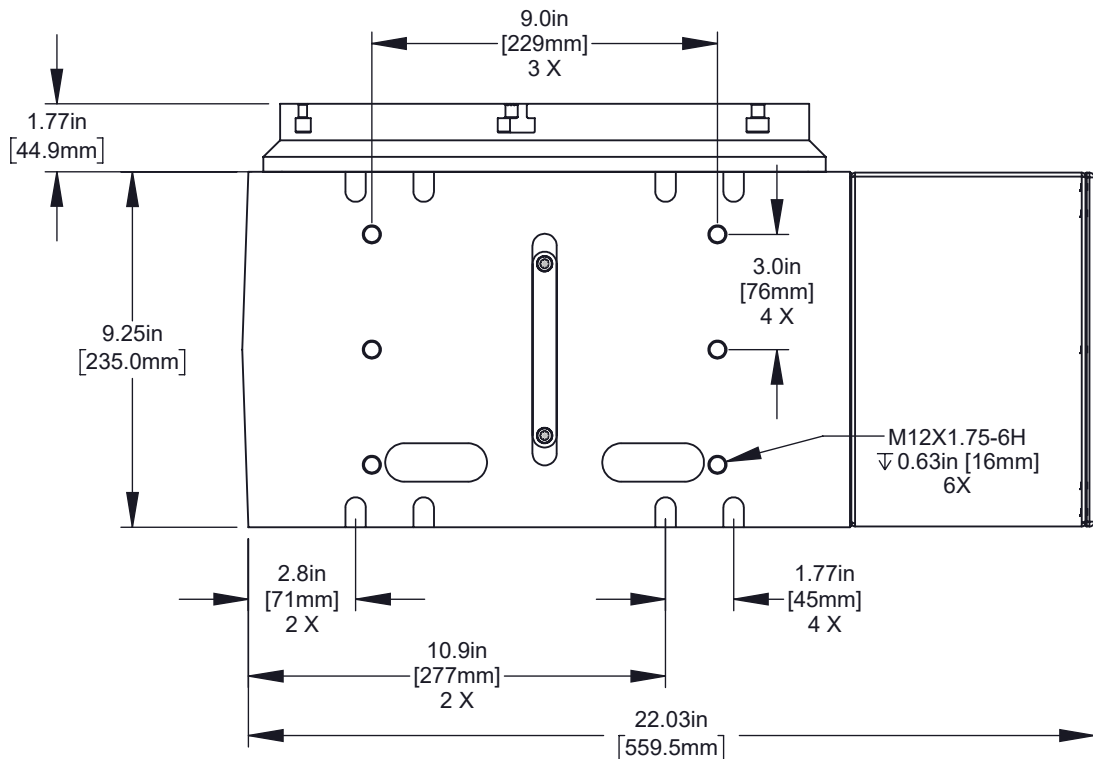

FRONT VIEW

BOTTOM VIEW

REAR VIEW

LEFT SIDE VIEW

RIGHT SIDE VIEW

TOP VIEW

SIDE VIEW

BOTTOM VIEW

Standard Platter

T-NUT SLOT DETAILS

**Refer to Page 1 for bottom base dimensions**

**Refer to Page 1 for bottom base dimensions**