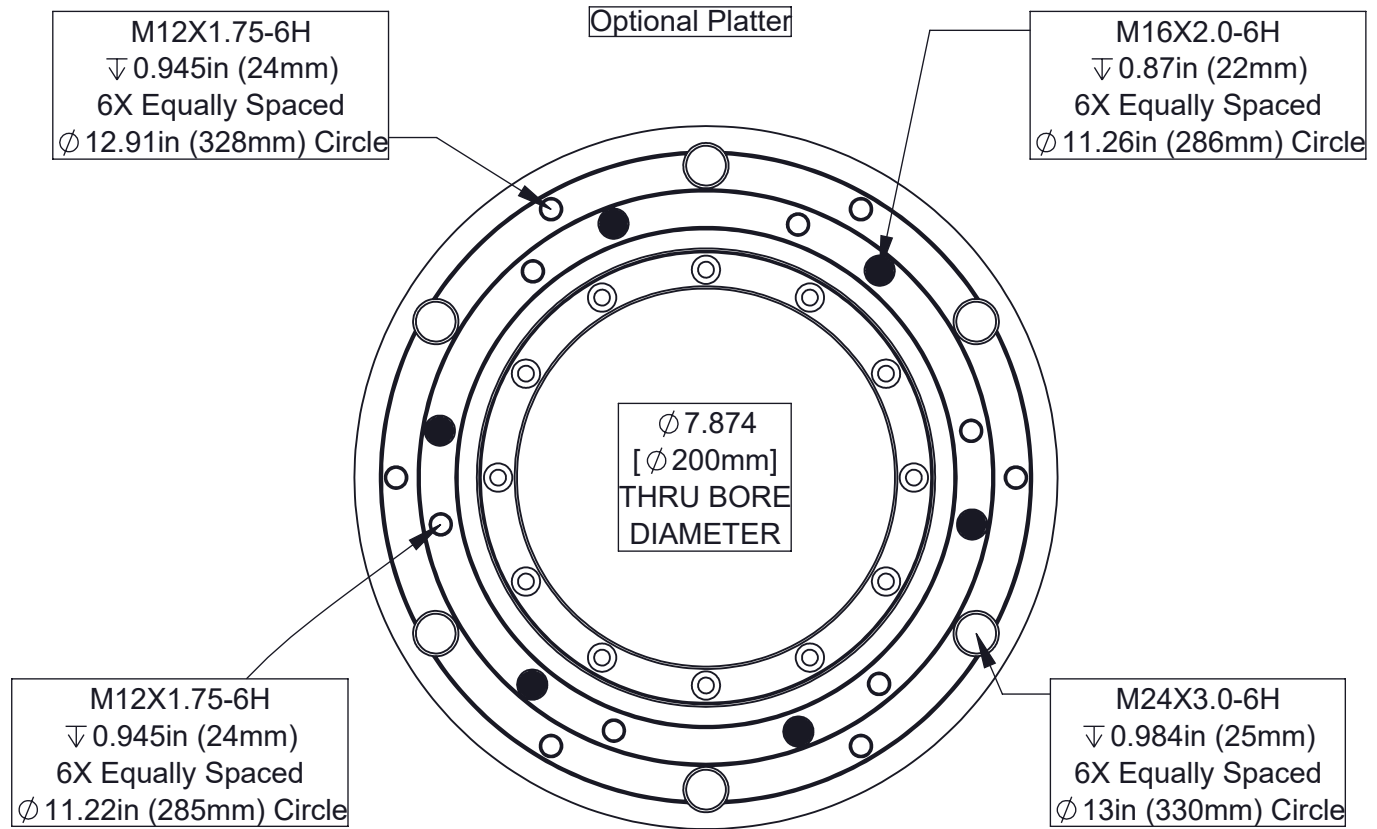

FRONT VIEW

BOTTOM VIEW

REAR VIEW

LEFT SIDE VIEW

RIGHT SIDE VIEW

TOP VIEW

SIDE VIEW

BOTTOM VIEW

Standard Platter

T-NUT SLOT DETAILS

**Refer to Page 1 for bottom base dimensions**

**Refer to Page 1 for bottom base dimensions**