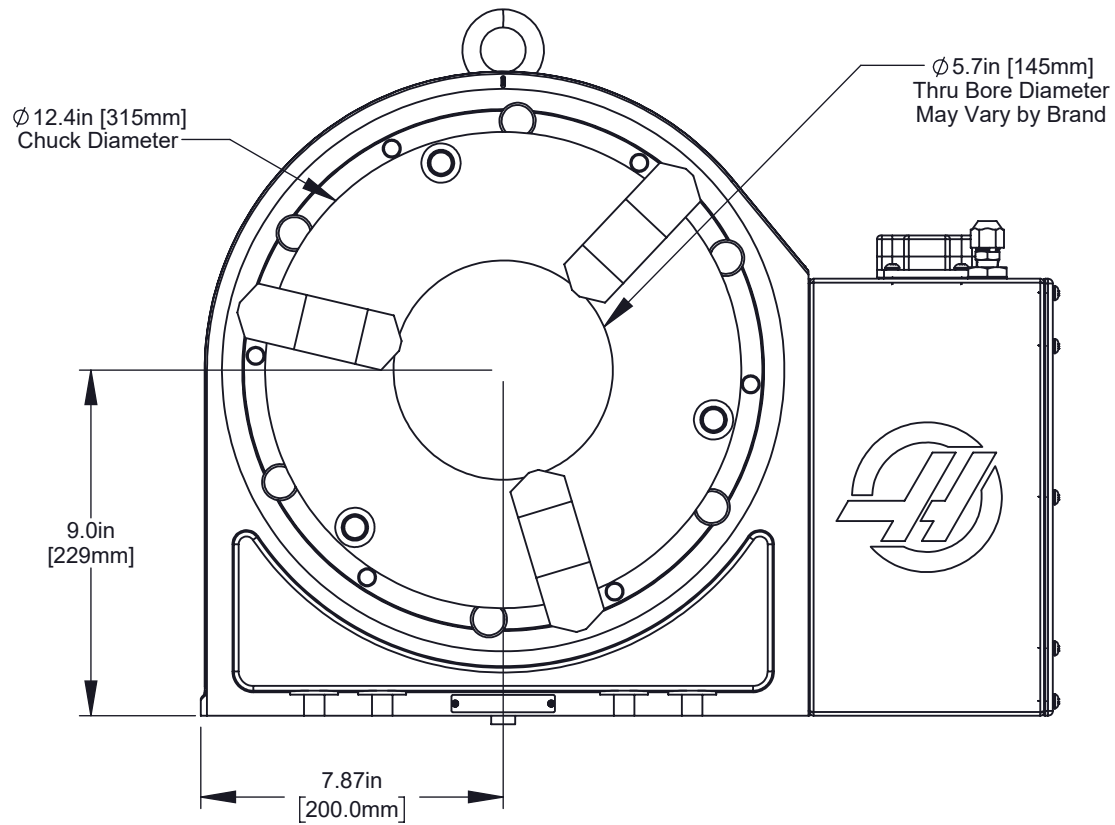

FRONT VIEW

BOTTOM VIEW

REAR VIEW

LEFT SIDE VIEW

RIGHT SIDE VIEW

TOP VIEW

SIDE VIEW

BOTTOM VIEW

Standard Platter

T-NUT SLOT DETAILS

**Refer to Page 1 for bottom base dimensions**

**Refer to Page 1 for bottom base dimensions**