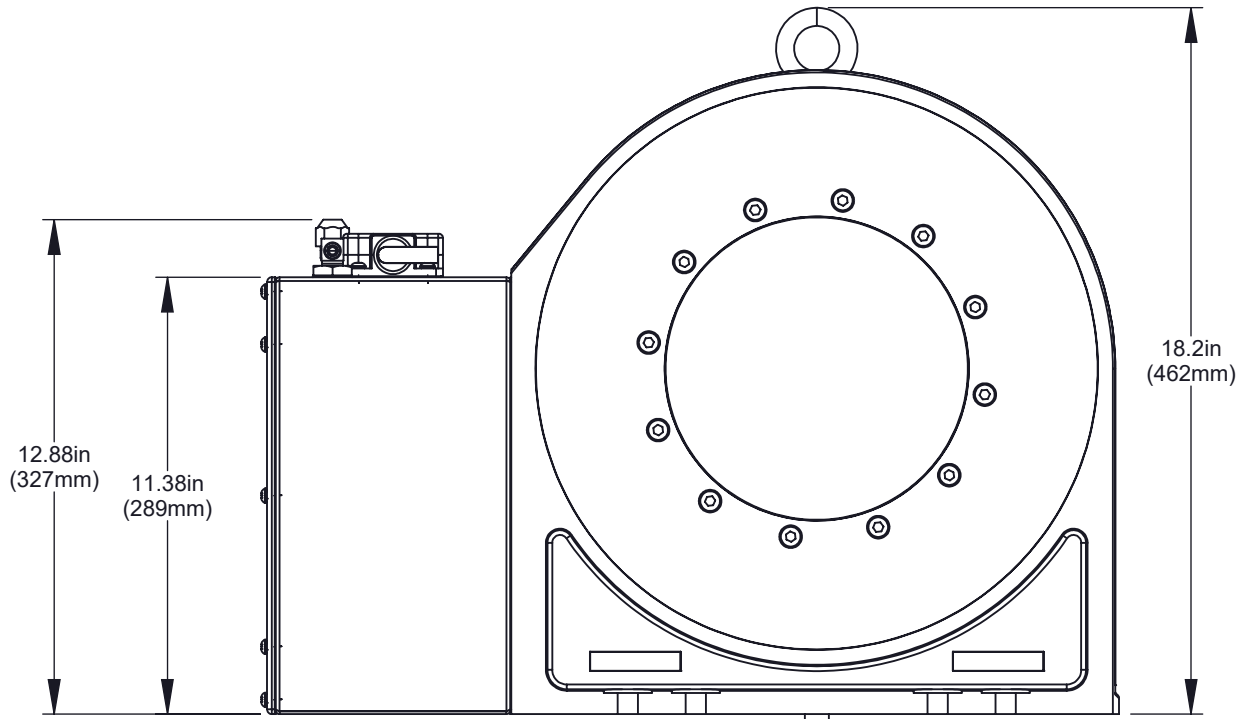

FRONT VIEW

BOTTOM VIEW

REAR VIEW

LEFT SIDE VIEW

RIGHT SIDE VIEW

TOP VIEW

SIDE VIEW

BOTTOM VIEW

Standard Platter

T-NUT SLOT DETAILS

**Refer to Page 1 for bottom base dimensions**

**Refer to Page 1 for bottom base dimensions**