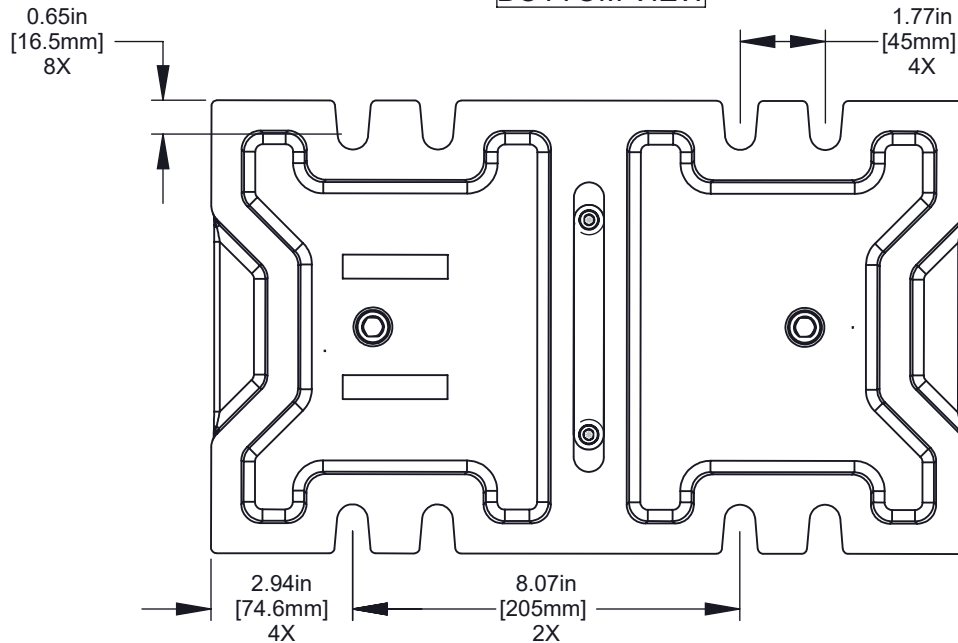

FRONT VIEW

BOTTOM VIEW

REAR VIEW

LEFT SIDE VIEW

RIGHT SIDE VIEW

TOP VIEW

SIDE VIEW

BOTTOM VIEW

Standard Platter

T-NUT SLOT DETAILS

**Refer to Page 1 for bottom base dimensions**

**Refer to Page 1 for bottom base dimensions**